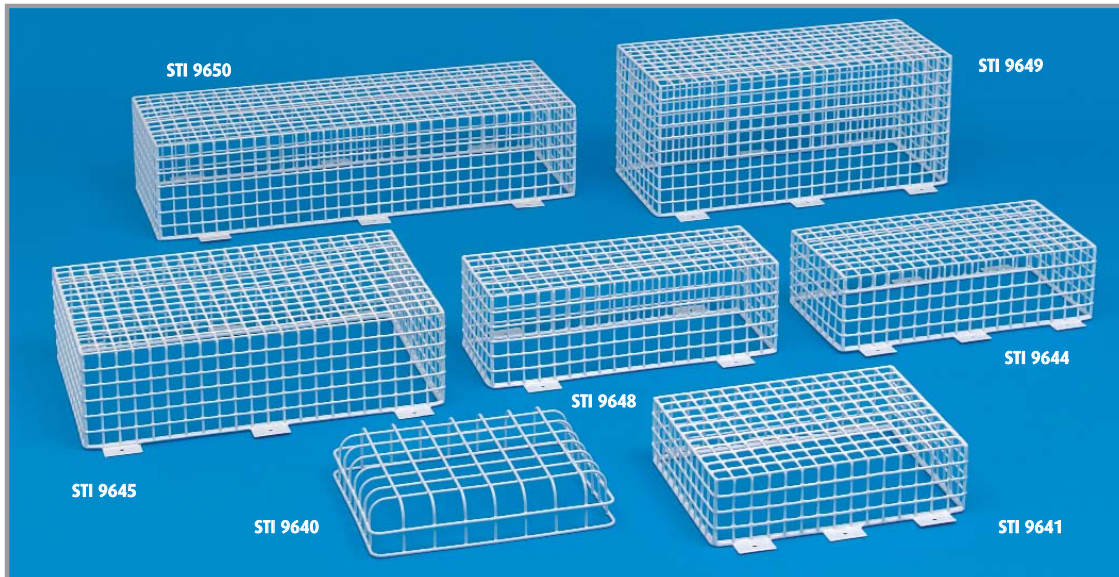

# EMERGENCY LIGHT CAGES

**MODELS AVAILABLE**

	HEIGHT	WIDTH	DEPTH
STI 9640	270mm (10.7")	340mm (13.4")	65mm (2.5")
STI 9641	273mm (10.7")	372mm (14.6")	100mm (4")
STI 9644	220mm (8.7")	450mm (17.7")	128mm (5")
STI 9645	350mm (13.8")	550mm (21.7")	150mm (5.9")
STI 9648	160mm (6.3")	460mm (18.11")	150mm (5.9")
STI 9649	246mm (9.7")	575mm (22.6")	256mm (10")
STI 9650	275mm (10.8")	778mm (30.6")	180mm (7")
STI 9703	127mm (5")	343mm (13.5")	100mm (4")

STI 9644

▼ Emergency Light Cages dimensions and technical information (STI 9640, STI 9641, STI 9644, STI 9645, STI 9648, STI 9649, STI 9650 & STI 9703)